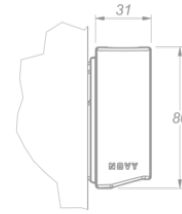

Lighting
Wall 215
Mineral White

EAN 5414425254002

Functions & features

- Control method Gesture Control

Dimensions

- Product dimensions (WxDxH) (mm) 2137 x 31 x 80

Lighting

- Functional lighting type LED
- Functional light dimmable ▪
- Gross luminous flux functional lighting (Lm) 6300
- Color functional light (K) 2700-4000
- Color Rendering Index (CRI) ≥95
- Ambient lighting type LED
- Ambient light dimmable ▪
- Gross luminous flux ambient lighting (Lm) 2183
- Color ambient light (K) RGBW

Technical specifications

- Maximum power (W) 86
- Voltage appliance (V) 100-240
- Frequency (Hz) 50-60
- Power consumption in stand-by-mode (Ps) (W) 0
- Net weight (kg) 3,5
- Safetyclass II

A (1:2)