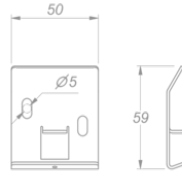

Lighting
Wall 215
Mineral White

EAN 5414425254002

Functions & features

- Control method Gesture Control

Dimensions

- Product dimensions (WxDxH) (mm) 2137 x 31 x 80

Lighting

- Functional lighting type LED
- Functional light dimmable ▪
- Gross luminous flux functional lighting (Lm) 6300
- Color functional light (K) 2700-4000
- Color Rendering Index (CRI) ≥95
- Ambient lighting type LED
- Ambient light dimmable ▪
- Gross luminous flux ambient lighting (Lm) 2183
- Color ambient light (K) RGBW

Technical specifications

- Maximum power (W) 86
- Voltage appliance (V) 100-240
- Frequency (Hz) 50-60
- Power consumption in stand-by-mode (Ps) (W) 0
- Net weight (kg) 3,5
- Safetyclass II

A (1:2)